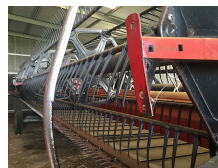

Case IH 2388 Combine

2007, X-Clusive, 36' 1052 front, 4532 hrs, Redekop chopper, AFS yield & moisture, good condition

\$75,000 ex GST \$82,500 inc GST

Sales Contact	Staines Esperance Sales	Email	sales@staines.com.au
Mobile	08 9071 1133	Address	64 Norseman Rd ESPERANCE WA 6450
Phone	08 9071 1133	Products	New Holland, JCB, Morris, Nitro, MacDon, Howard, Superior, Goldacres, K-Line