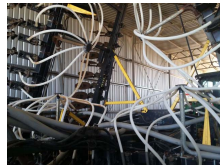

K-Hart Cultivator

Seeder Bar, 42'. heavy duty coulters, Raycol air kit, liquid kit, 3 seasons

\$80,000 ex GST \$88,000 inc GST

Sales Contact	Staines Esperance Sales	Email	sales@staines.com.au
Mobile	08 9071 1133	Address	64 Norseman Rd ESPERANCE WA 6450
Phone	08 9071 1133	Products	New Holland, JCB, Morris, Nitro, MacDon, Howard, Superior, Goldacres, K-Line