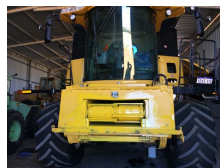

New Holland CR7090 Combine

2012, 40' 2015 NH draper front, 1650 eng hrs, 1260 sep hrs, 900 singles

\$295,000 ex GST \$324,500 inc GST

Sales Contact	Staines Esperance Sales	Email	sales@staines.com.au
Mobile	08 9071 1133	Address	64 Norseman Rd ESPERANCE WA 6450
Phone	08 9071 1133	Products	New Holland, JCB, Morris, Nitro, MacDon, Howard, Superior, Goldacres, K-Line